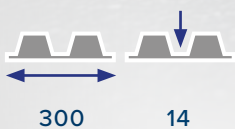

R-Trailer 002

ROLL WITH CONFIDENCE

Application

Tread Size

Tyre Size

385/65R22.5

Axle Position

Features & Benefits

R-TRAILER 002 is an Over-The-Road Trailer Application tread.

- 1 Pattern deformation control for less stress on shoulder area, enhancing wear life.
- 2 Y-shape grooves for better wet grip & improved irregular wear resistance.
- 3 New Mini Wing design for improved resistance to cracks and tearing.
- 4 Water drainage channels for year-round use.